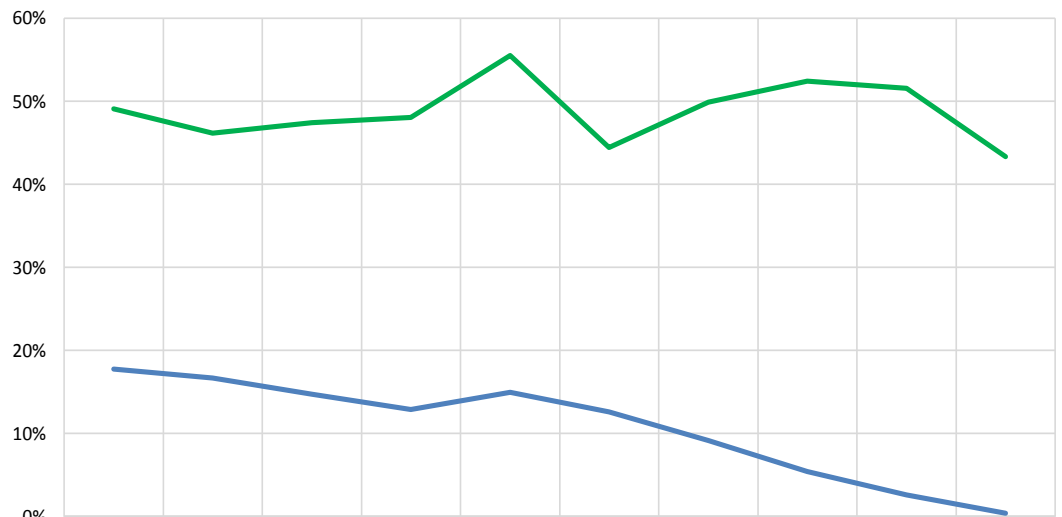

% of Each Year's Litter Complement that have been Shown or Bred (to date)

% Complement in Conformation (to date)	49.1%	46.1%	47.4%	48.0%	55.5%	44.4%	49.9%	52.4%	51.6%	43.3%
% Complement Bred (to date)	17.7%	16.6%	14.7%	12.9%	15.0%	12.6%	9.1%	5.4%	2.6%	0.4%