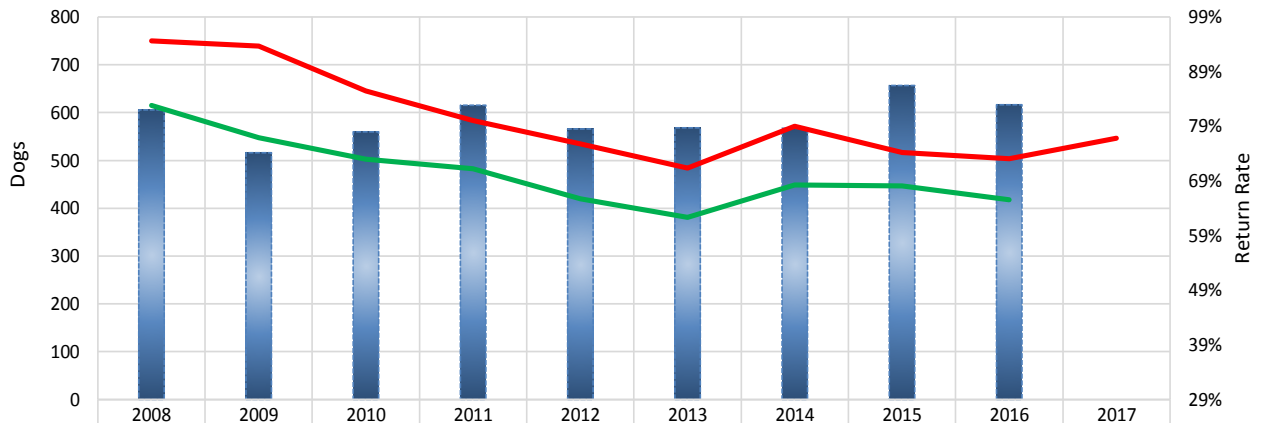

% of Each Year's Litter Complement that were Eventually Registered (2017 Registered Pups to be determined)

	2008	2009	2010	2011	2012	2013	2014	2015	2016	2017
% Registered	82.0%	74.2%	78.0%	82.8%	78.5%	78.7%	78.6%	86.5%	82.9%	
Litter Complement	750	739	645	583	535	484	571	517	504	547
Registered Pups	615	548	503	483	420	381	449	447	418	

■ % Registered   — Litter Complement   — Registered Pups