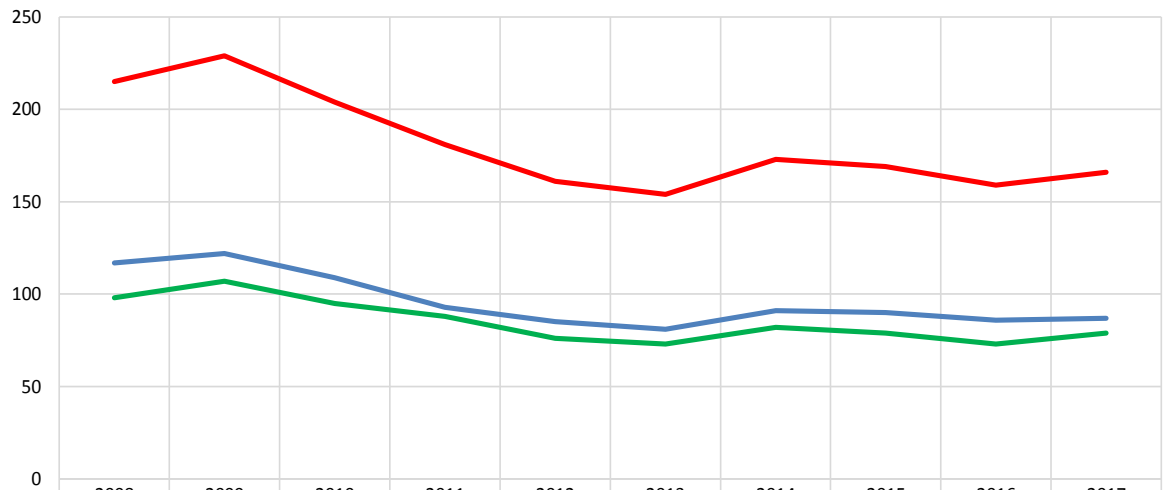

Breeding: Unique Individual Dogs & Bitches Bred Each Year

Unique Dogs (each year)	98	107	95	88	76	73	82	79	73	79
Unique Bitches (each year)	117	122	109	93	85	81	91	90	86	87
Total Bred (each year)	215	229	204	181	161	154	173	169	159	166