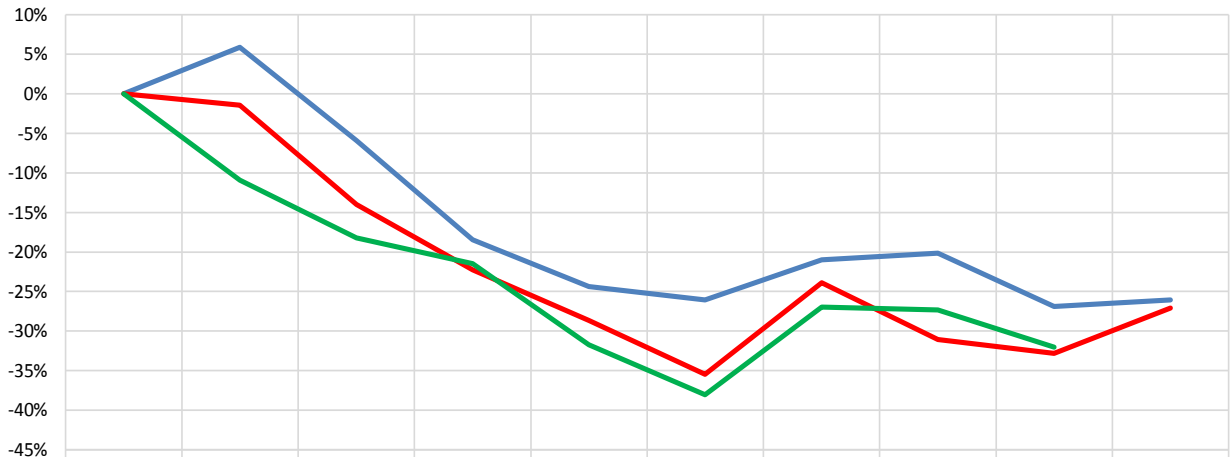

Litter Data: % Change Relative to 2008 (2017 Registered Pups to be determined)

	2008	2009	2010	2011	2012	2013	2014	2015	2016	2017
Litters	0.0%	5.9%	-5.9%	-18.5%	-24.4%	-26.1%	-21.0%	-20.2%	-26.9%	-26.1%
Litter Complement	0.0%	-1.5%	-14.0%	-22.3%	-28.7%	-35.5%	-23.9%	-31.1%	-32.8%	-27.1%
Registered Pups	0.0%	-10.9%	-18.2%	-21.5%	-31.7%	-38.0%	-27.0%	-27.3%	-32.0%