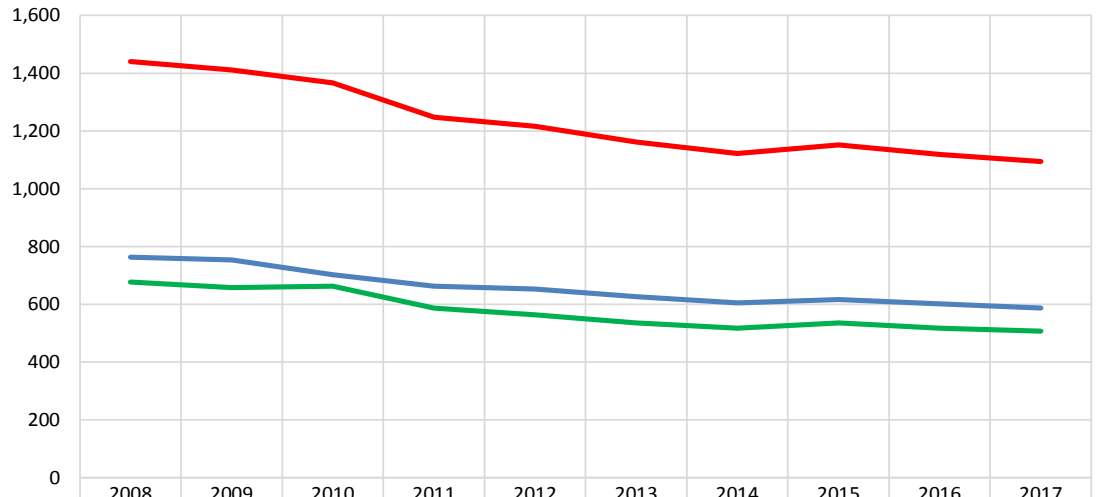

Competing: Unique Individual Dogs & Bitches in Conformation Each Year