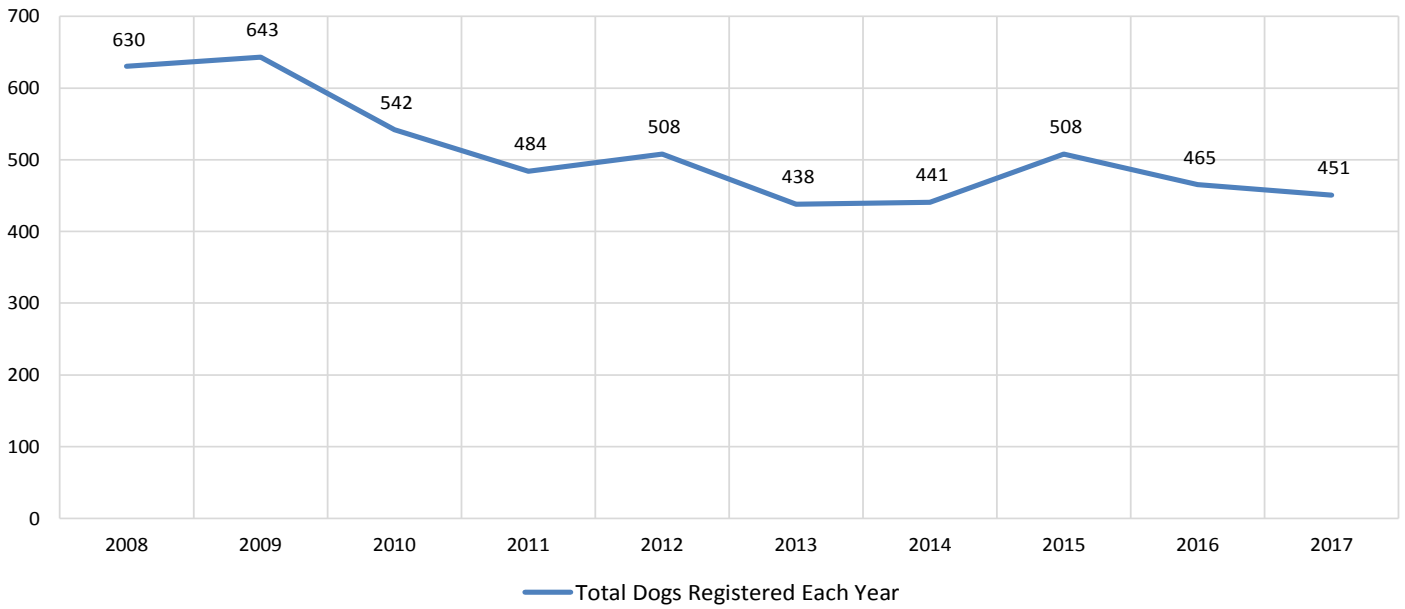

Dogs Registered (including FSS, Open, Conditional & Foreign)